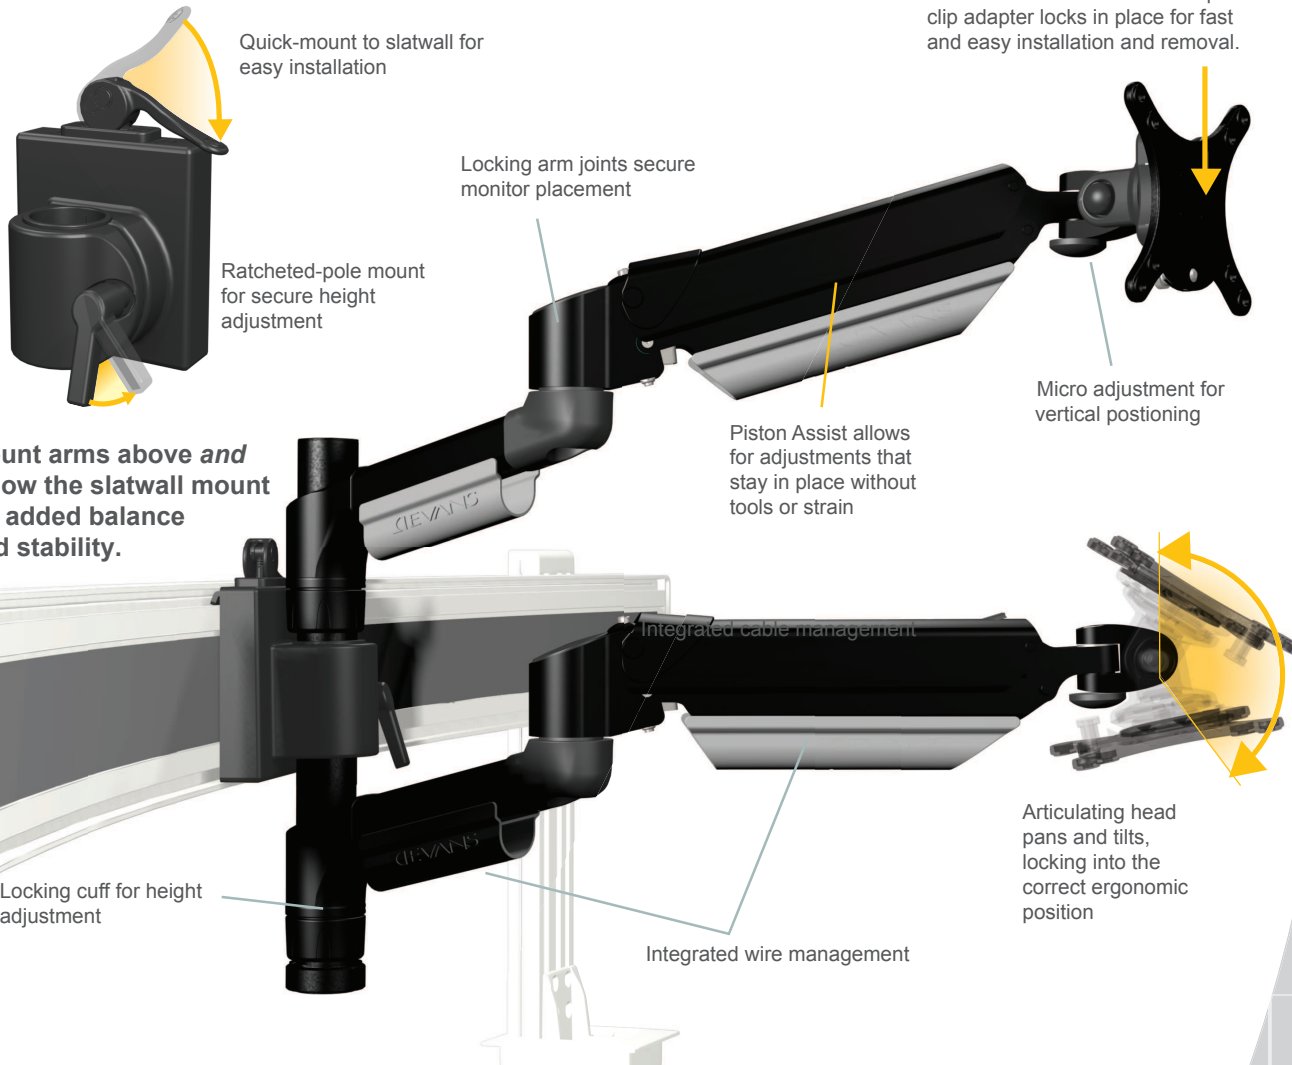

## ADJUST EASILY AND OFTEN

The Piston Assist E-Arm has been designed to adapt to the unique demands of our partners. Larger, heavier monitors have exceeded the capability of standard monitor arms. Piston Assist E-Arm not only meets those demands, but also allows for quick and easy changes to position, without tools and without strain.

Universal monitor mount with quick clip adapter locks in place for fast and easy installation and removal.

Mount arms above *and* below the slatwall mount for added balance and stability.

Load capacity:	20 lbs (9.1 KG)	Vert. Adjustment:	Available
Extension:	Up to 22.05" (560mm)	Hight Adjustment:	11.81" (300mm)
Mount displays size:	from 12" to 24" (304-610mm)	Rotate Adjustment:	360° at pivot
Monitor pan radius	180°	Mounting standards:	VESA 75/100
Tilt adjustment:	flat panel tilt +/-90°		