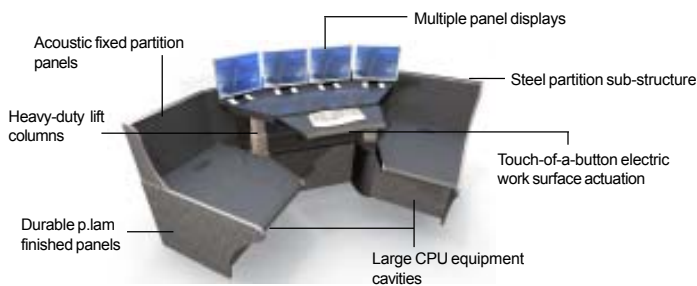

Durable and Modular Structural Design

Designed with a rugged steel frame -the most structurally sound in the industry - the Dispatch™ offers unparalleled durability while its uniquely flexible, modular frame system allows for the use of standard components to create numerous configurations and functional layouts to meet your needs. This structural design also means side modules can be extended, in 6" increments, to effectively "bridge" two positions.

Unparalleled Cable Management

Four partitioned wire management channels help maintain a 6" separation between the power, data, RF and ground cabling while offering hard mounting points for optional cooling fans. Innovative integrated cable management "hinged elbows" keep equipment cables from crimping or pinching while the four wire management energy chains ensure clean cable flow from the work surface level monitors to the console cavity.

Ample Equipment Storage and Easy Access

With two large equipment cavities, Dispatch™ easily accommodates up to 6 CPU's to avoid the need for outboard storage. Mounted forward-facing on slide-out shelves with an innovative cable management system, equipment is easily accessible for servicing from both the front and rear panels to avoid disturbing users during critical operations.

Unique Rear Wall Options

Evans is setting industry standards by offering unique and functional fixed or floating rear partition options to meet all your operator needs, such as functional slat wall, slat/Plexiglas combination wall, cork panels and even sound-absorbing Homasote panels.