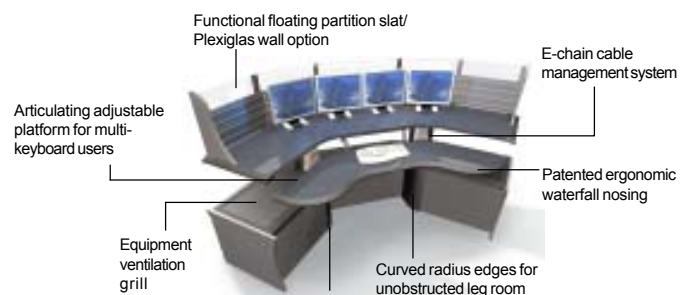

Full Lift Option

Printed in Canada EC-PC-DP-V1.5

phone: 403-291-4444

fax: 403-250-6549

email: info@evansonline.com

1616 - 27 Avenue North East
Calgary, AB, Canada T2E 8W4

www.evansonline.com